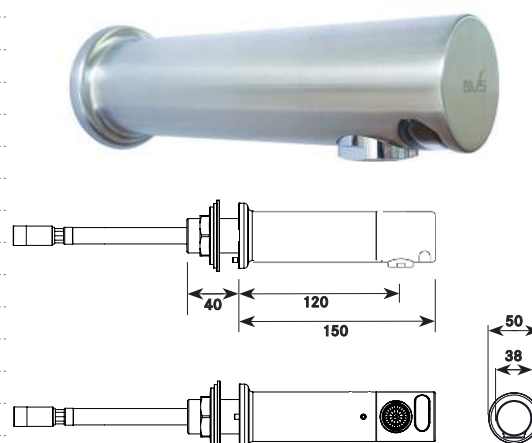

## AT02-001

The Aquarius range incorporate simple and modern design, with the latest electronic functionality.

Sensor operated for maximum hygiene and efficiency. 5 litres per minute integrated flow control. (Standard 5LPM, Other flow rates available)

Automatic purge function, Sensor range adjustment, Wave on/wave off function, Anti Vandal and Lock Out functions, Chlorination function.

Single mixed feed connection by PEX lined hose (15mm connection). External TMV required. Brushed finish.

### PRODUCT NUMBER

AT02-001	Brushed	WM Straight no touch tap
----------	---------	--------------------------

### TECHNICAL DATA

Type of tap	Aquarius WM Straight
Material	316 Stainless Steel
Surface finish	Brushed
Gross weight	1.05 kg
Type of operation	No Touch Sensor
Type of mounting	Wall mounted
Type of mixing	Additional TMV may be required
Automatic purge	Yes* - Default: OFF Options: 3, 6, 12, 24, 36 & 48 hours
Purge run time	Default 1 min* Options: OFF, 30 secs, 1, 2, 4 & 8 mins
Spout projection / Total tap length	120mm / 150mm
Minimum flow pressure	1.00 bar (Lower pressure station kits available)
Volume flow rate at 3 bar	5LPM (Other flow rates available)
Adjustable run time	Yes* - Default: 2 secs Options: 2, 5, 10, 15, 20, 30 secs
Water connection	15mm PEX hose
Anti-Vandal function	Yes
Lock out function	Default OFF* Options: OFF, 4, 6, 8 & 10 operations
Chlorination function	Yes* - Default 2 mins Options: 1, 2, 3, 4, 5, 10, 20 & 30 mins
Battery or mains station kit	Single Battery: AT00-001 Single Mains: AT00-002 - Other options available. Contact DVS.
Working pressure	1-10 Bar (For Low / High pressure, Contact DVS.)
Max working temperature	60°C
Fixing	¾" BSP
Fixing length	Up to 30mm with flange nut